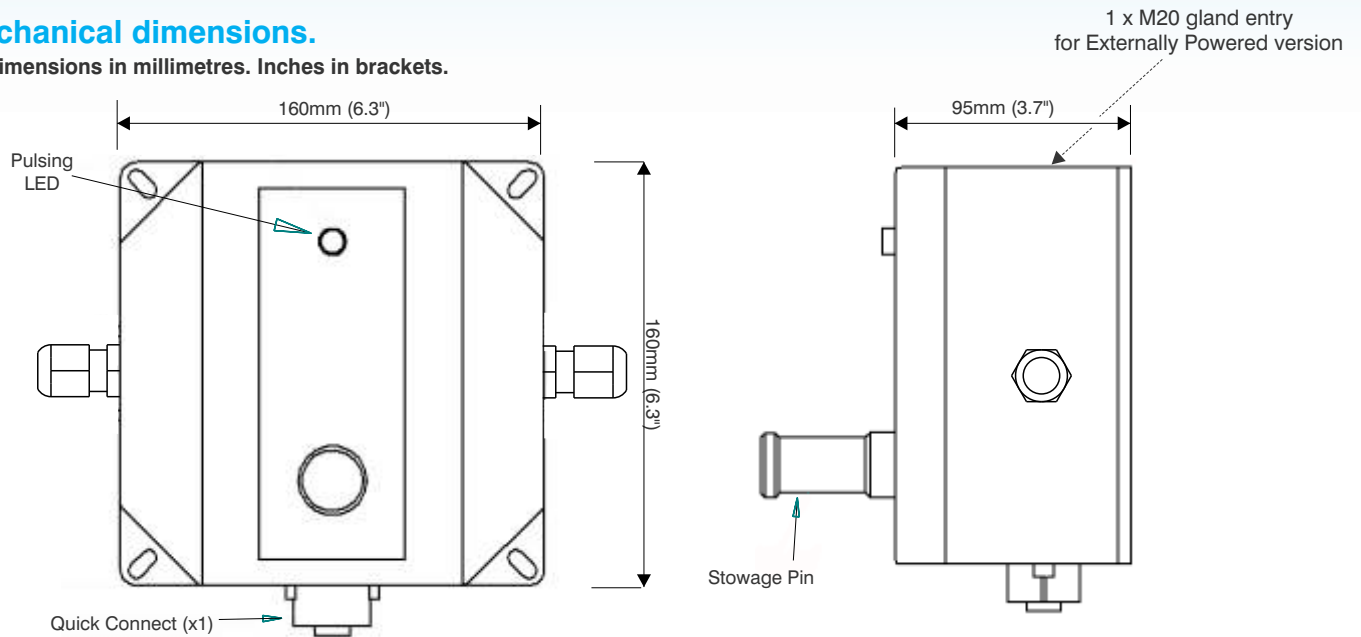

Bond-Rite® REMOTE (SDP)

Technical Specification and Certification Data for ATEX and IECEx.

Mechanical dimensions.

All dimensions in millimetres. Inches in brackets.

Electrical and Certification Data

Bond-Rite REMOTE (SDP) Battery Powered and Mains Powered		Newson Gale Universal Power Supply Unit	
Ingress Protection	IP 65	Ingress Protection	IP66
Ambient Temperature Range	-40°C to +60°C	Ambient Temperature Range	-40°C to +55°C
ATEX / IECEx Certification	Ex II 1 GD Ex ia IIC T4 Ga Ex ta IIIC T74°C Da	ATEX / IECEx certification	Ex II 3(1) G Ex II 2 D Ex nA [ia] IIC T4 Gc (Ga) Ex tb IIIC T70°C Db
Certification No.	Sira 09ATEX2158X	ATEX Cert. Number	Sira 09ATEX2210
IECEX Certification No.	IECEX SIR 09.0023X	IECEX Cert. Number	IECEX SIR 09.0089
Operational Ground Resistance.	10 ohm maximum	Power Supply	110/120V or 220/240V AC, 50-60 Hz
Indicator Lamp	LED: 1 green (Ground / Earth connection healthy)	Enclosure dimensions	160 mm x 160 mm x 95 mm
Battery Supply	9V Lithium Manganese ULTRALIFE U9VL-J	Enclosure construction	Static Dissipative Plastic
Mains Power Supply	Newson Gale Universal Power Supply (see table opposite).		