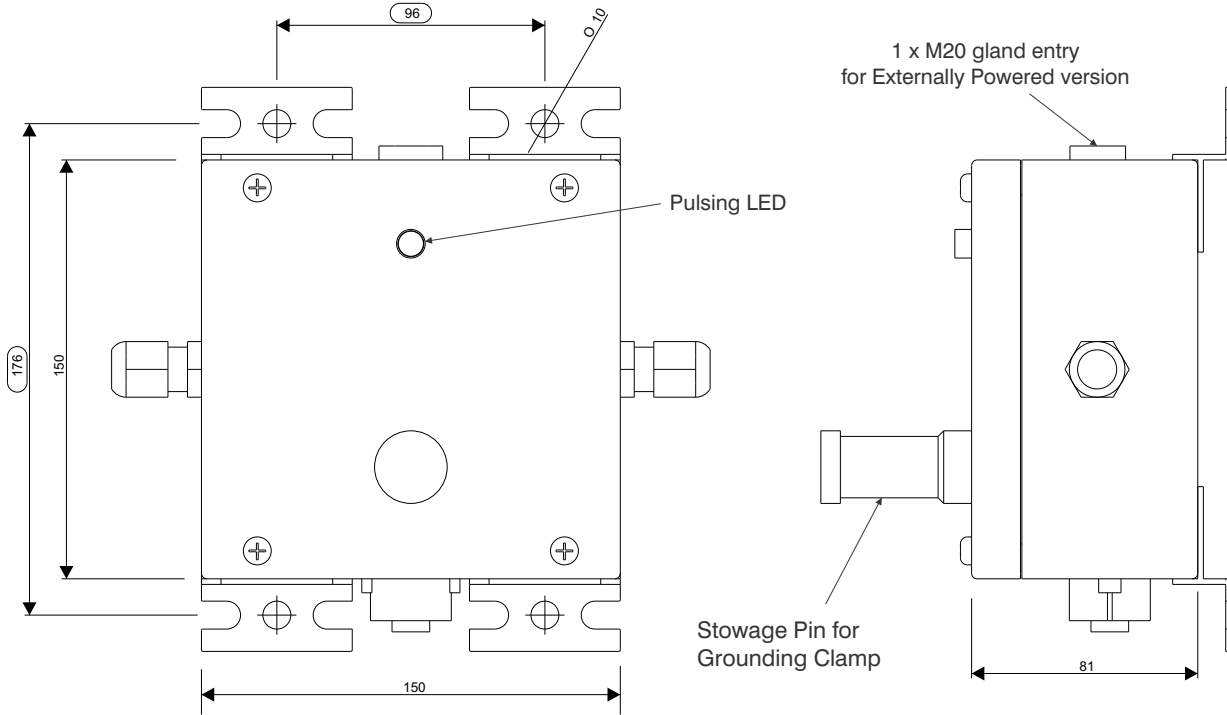

Bond-Rite® REMOTE (Stainless Steel)

Mechanical Dimensions

All dimensions in millimetres.

Electrical and Certification Data

Bond-Rite REMOTE (Stainless Steel) Battery Powered and Mains Powered		Newson Gale Universal Power Supply Unit	
Ingress Protection	IP 65	Ingress Protection	IP66
Ambient Temperature Range	-40°C to +60°C	Ambient Temperature Range	-40°C to +55°C
ATEX / IECEx Certification	Ex II 1 GD Ex ia IIC T4 Ga Ex ta IIIC T74°C Da	ATEX / IECEx certification	Ex II 3(1) G Ex II 2 D Ex nA [ia] IIC T4 Gc (Ga) Ex tb IIIC T70°C Db
Certification No.	Sira 09ATEX2158X	ATEX Cert. Number	Sira 09ATEX2210
IECEx Certification No.	IECEx SIR 09.0023X	IECEx Cert. Number	IECEx SIR 09.0089
Operational Ground Resistance	10 ohm maximum	Power Supply	110/120V or 220/240V AC, 50-60 Hz
Indicator Lamp	LED: 1 green (Ground / Earth connection healthy)	Enclosure dimensions	160 mm x 160 mm x 95 mm
Battery Supply	9V Lithium Manganese ULTRALIFE U9VL-J	Enclosure construction	Static Dissipative Plastic
Mains Power Supply	Newson Gale Universal Power Supply (see table opposite).		

Request datasheet for CSA approvals

The Bond-Rite REMOTE forms part of the Bond-Rite range of Static Grounding and Bonding Equipment available from Newson Gale

Product Ordering Codes