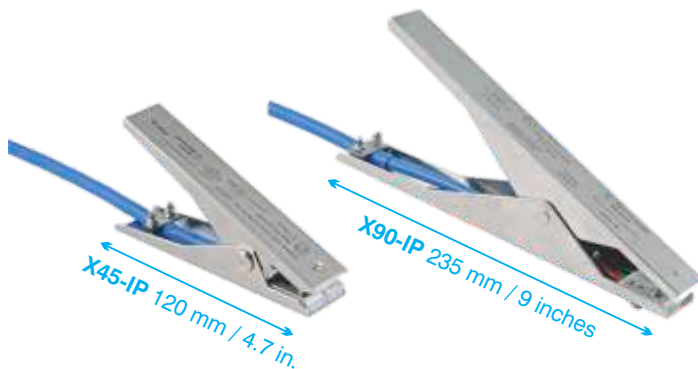

Bond-Rite REMOTE Stainless Steel enclosure options

		Battery Powered (B) Externally Powered (EP)		Certification	
		B	EP	IECEX ATEX	North America
BRRMEB1B2	Bond-Rite REMOTE + X45-IP + 5m (16ft) retractable Cen-Stat™ cable.	●		●	
BRRMEB2A2	Bond-Rite REMOTE + X90-IP + 5m (16ft) retractable Cen-Stat™ cable.	●		●	
BRRMUB1B2	Bond-Rite REMOTE + X45-IP + 5m (16ft) retractable Cen-Stat™ cable.	●			●
BRRMUB2A2	Bond-Rite REMOTE + X90-IP + 5m (16ft) retractable Cen-Stat™ cable.	●			●
BRRMEP1B2	Bond-Rite REMOTE (EP) + X45-IP + 5m (16ft) retractable Cen-Stat™ cable.		●	●	
BRRMEP2A2	Bond-Rite REMOTE (EP) + X90-IP + 5m (16ft) retractable Cen-Stat™ cable.		●	●	
BRRMUP1B2	Bond-Rite REMOTE (EP) + X45-IP + 5m (16ft) retractable Cen-Stat™ cable.		●		●
BRRMUP2A2	Bond-Rite REMOTE (EP) + X90-IP + 5m (16ft) retractable Cen-Stat™ cable.		●		●
ER/UPS/AC	Universal Power Supply for powering Bond-Rite REMOTE EP units.			●	●
H	add "H" to product code in order to specify stainless steel Sunlight hood				

X45-IP: Designed for grounding 250 litre closed drums and smaller containers.

X90-IP: Designed for grounding 250 litre drums and larger containers.

NOTE: For a complete Bond-Rite REMOTE EP installation, the power supply module (ER/UPS/AC) must be ordered with the required number of remote monitoring / indicator stations. Up to 10 Bond-Rite REMOTE monitoring / indicator stations can be powered by a single ER/UPS/AC universal power supply.

Different lengths of spiral cable (3m, 5m, 10m and 15m) available on request. Contact your local Newson Gale office, or preferred supplier, for more options.

The Bond-Rite REMOTE forms part of the Bond-Rite range of Static Grounding and Bonding Equipment available from Newson Gale

Leading the way in hazardous area static control

www.newson-gale.com

Newson Gale Inc
460 Faraday Avenue
Unit B, Suite 1
Jackson, NJ 08527
USA

Tel: +1 732 961 7610

Fax: +1 732 791 2182

Email: groundit@newson-gale.com

Newson Gale GmbH
Ruhrallee 185
45136 Essen
Deutschland

Tel: +49 (0)201 89 45 245

Fax: +49 (0)201 42 60 026

Email: erdung@newson-gale.de

Newson Gale Ltd
Omega House
Private Road 8
Colwick, Nottingham
NG4 2JX, UK

Tel: +44 (0)115 940 7500

Fax: +44 (0)115 940 7501

Email: groundit@newson-gale.co.uk